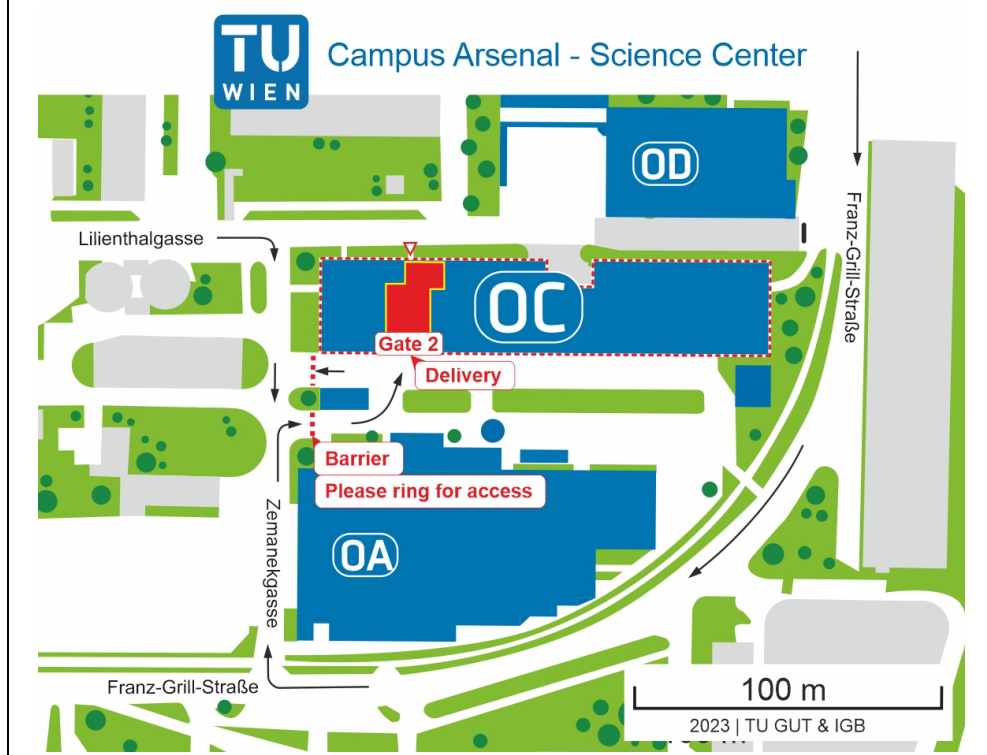

Access for samples delivery: A-1030 Vienna, Lilienthalgasse 14 / OC Gate 2

Motorway: Vienna A23 Südosttangente Wien – A23 Exit Gürtel/Landstraße – Franz Grill-Straße – Zemanekgasse.

Public Transport: Vienna Main Station (U1) – Bus 69A to Lilienthalgasse – 5 min walk.

Dr. Roman Markiewicz

(Head of Laboratory)

+43-1-58801-22110

Opening hours: Monday – Friday from 8:00 to 11:30 and 12:30 to 15:30

outside opening hours only after prior notification

Notice: Please ring the bell at the barrier to get access